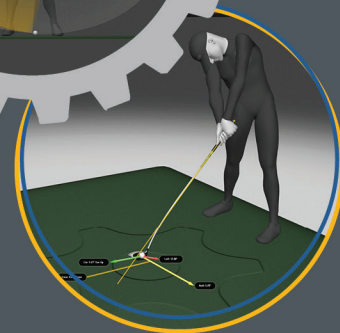

  
**SAUNDERS**  
PERFORMANCE GOLF  
TOUR PROVEN COACHING

GEARS  GOLF

The Ultimate Prescription  
in Swing Analysis & Club Fitting

## WHY GEARS?

An optical motion capture system uses high speed cameras to capture different angles of a golfer to create a full capture. Gears is powered by eight 1.7 megapixel cameras running at 360 frames per second which look at over 600 images per swing to track everything that's going on with the golfer's body and the club. Because both the grip and head are tracked, that data provides significant insight into a swing, even including shaft deflection—information that cannot be obtained by tracking the grip alone.

## OPTICAL MOTION TRACKING

The Gears Golf Optical (camera-based) Motion Tracking System offers numerous advantages over other approaches, including:

- Track any club, with snap-on club mounts
- Measurements as fine as 0.2 mm
- No wires attached to the user
- Golf ball detection, for pinpoint impact location information
- Simple system setup
- "Absolute positioning," with zero drift (unlike inertial systems)

## COMPLETE CLUB DATA, IN 3D

Gears offers more data about your swing, with more accuracy, than any other tool in golf:

- Full Swing Path
- Impact Location
- Clubhead Speed
- Deflection Droop
- Shaft Deflection
- Face Heading
- In/Out Path
- Loft
- Lie
- Angle of Attack