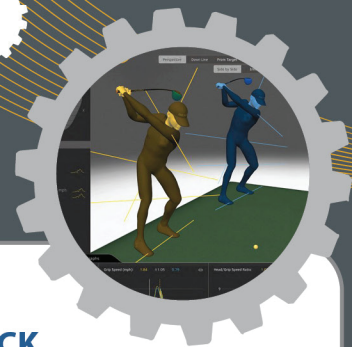

  
**SAUNDERS**  
PERFORMANCE GOLF  
TOUR PROVEN COACHING

GEARS  GOLF

The Ultimate Prescription  
in Swing Analysis & Club Fitting

## WHY GEARS?

An optical motion capture system uses high speed cameras to capture different angles of a golfer to create a full capture. Gears is powered by eight 1.7 megapixel cameras running at 360 frames per second which look at over 600 images per swing to track everything that's going on with the golfer's body and the club. Because both the grip and head are tracked, that data provides significant insight into a swing, even including shaft deflection—information that cannot be obtained by tracking the grip alone.

## OPTICAL MOTION TRACKING

The Gears Golf Optical (camera-based) Motion Tracking System offers numerous advantages over other approaches, including:

- Track any club, with snap-on club mounts
- Measurements as fine as 0.2 mm
- No wires attached to the user
- Golf ball detection, for pinpoint impact location information
- Simple system setup
- "Absolute positioning," with zero drift (unlike inertial systems)