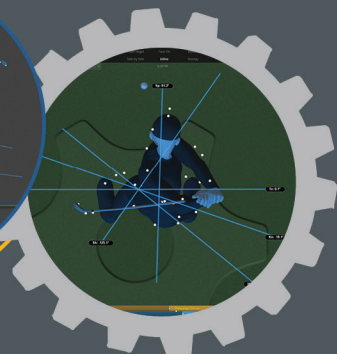

To book your GEARS Golf
experience or for more information
please contact

Brett Saunders,
brett@saundersperformancegolf.com

Morgan Creek

Located at
Morgan Creek Golf Course
3500 Morgan Creek Way
Surrey, BC V3Z 0J7
morgancreekgolf.com

SAUNDERS
PERFORMANCE GOLF
TOUR PROVEN COACHING

GEARS GOLF

The Ultimate Prescription
in Swing Analysis & Club Fitting