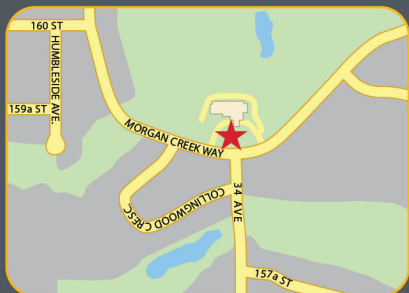

To book your GEARS Golf
experience or for more information
please contact

Brett Saunders,
brett@saundersperformancegolf.com

Morgan Creek

Located at
Morgan Creek Golf Course
3500 Morgan Creek Way
Surrey, BC V3Z 0J7
morgancreekgolf.com

SAUNDERS
PERFORMANCE GOLF
TOUR PROVEN COACHING

GEARS GOLF

The Ultimate Prescription
in Swing Analysis & Club Fitting