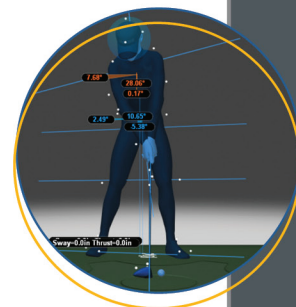

## WHY GEARS?

An optical motion capture system uses high speed cameras to capture different angles of a golfer to create a full capture. Gears is powered by eight 1.7 megapixel cameras running at 360 frames per second which look at over 600 images per swing to track everything that's going on with the golfer's body and the club. Because both the grip and head are tracked, that data provides significant insight into a swing, even including shaft deflection—information that cannot be obtained by tracking the grip alone.

## OPTICAL MOTION TRACKING

The Gears Golf Optical (camera-based) Motion Tracking System offers numerous advantages over other approaches, including:

- Track any club, with snap-on club mounts
- Measurements as fine as 0.2 mm
- No wires attached to the user
- Golf ball detection, for pinpoint impact location information
- Simple system setup
- "Absolute positioning," with zero drift (unlike inertial systems)

## COMPLETE CLUB DATA, IN 3D

Gears offers more data about your swing, with more accuracy, than any other tool in golf:

- Full Swing Path
- Impact Location
- Clubhead Speed
- Deflection Droop
- Shaft Deflection
- Face Heading
- In/Out Path
- Loft
- Lie
- Angle of Attack

## FULL BODY DATA WITH BIOFEEDBACK

Use the world's most popular motion capture tech to measure body motion with unmatched fidelity:

- Shoulder Angle
- Hip Angle
- Knee Angle
- Toe Angle
- Spine Angle
- Major Body Lines
- Kinematic Sequence