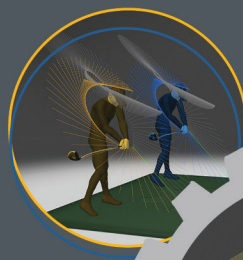

  
**SAUNDERS**  
PERFORMANCE GOLF  
TOUR PROVEN COACHING

GEARS  GOLF

The Ultimate Prescription  
in Swing Analysis & Club Fitting

## WHY GEARS?

An optical motion capture system uses high speed cameras to capture different angles of a golfer to create a full capture. Gears is powered by eight 1.7 megapixel cameras running at 360 frames per second which look at over 600 images per swing to track everything that's going on with the golfer's body and the club. Because both the grip and head are tracked, that data provides significant insight into a swing, even including shaft deflection—information that cannot be obtained by tracking the grip alone.

## OPTICAL MOTION TRACKING

The Gears Golf Optical (camera-based) Motion Tracking System offers numerous advantages over other approaches, including:

- Track any club, with snap-on club mounts
- Measurements as fine as 0.2 mm
- No wires attached to the user
- Golf ball detection, for pinpoint impact location information
- Simple system setup
- "Absolute positioning," with zero drift (unlike inertial systems)